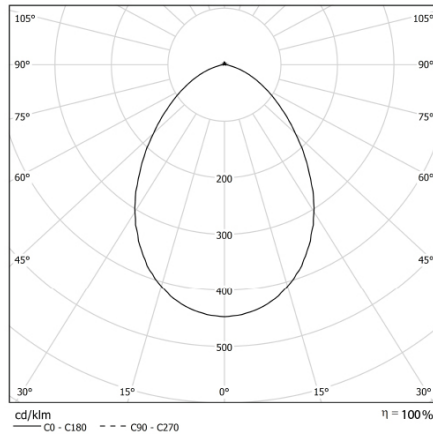

HALL LED ESSENTIAL Medium

IP54 protection from the bottom

CODE		FLUX	SIZE	CERTIFICATIONS
38MP14L390M54	14W 3000K	2080lm	210mm	CE IP54 A

Optics

Microcell polycarbonate internal reflector and opal microprism polycarbonate diffuser. UGR<19.