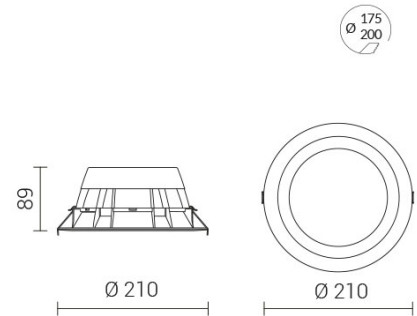

HALL LED ESSENTIAL Medium

IP54 protection from the bottom

CODE		FLUX	SIZE	CERTIFICATIONS
38MP14L390M54	14W 3000K	2080lm	210mm	CE IP54 A

Optics

Microcell polycarbonate internal reflector and opal microprism polycarbonate diffuser. UGR<19.

Specifications

SMD LED technology;
Driver included;
CRI>90;
Mac Adams 3;
Life Time: L80/B10 >50.000h;
5 years complete warranty;
Eye safety: RG0/RG1 in accordance with EN62471:2009

Body

Polycarbonate body and die-cast aluminum heat sink.